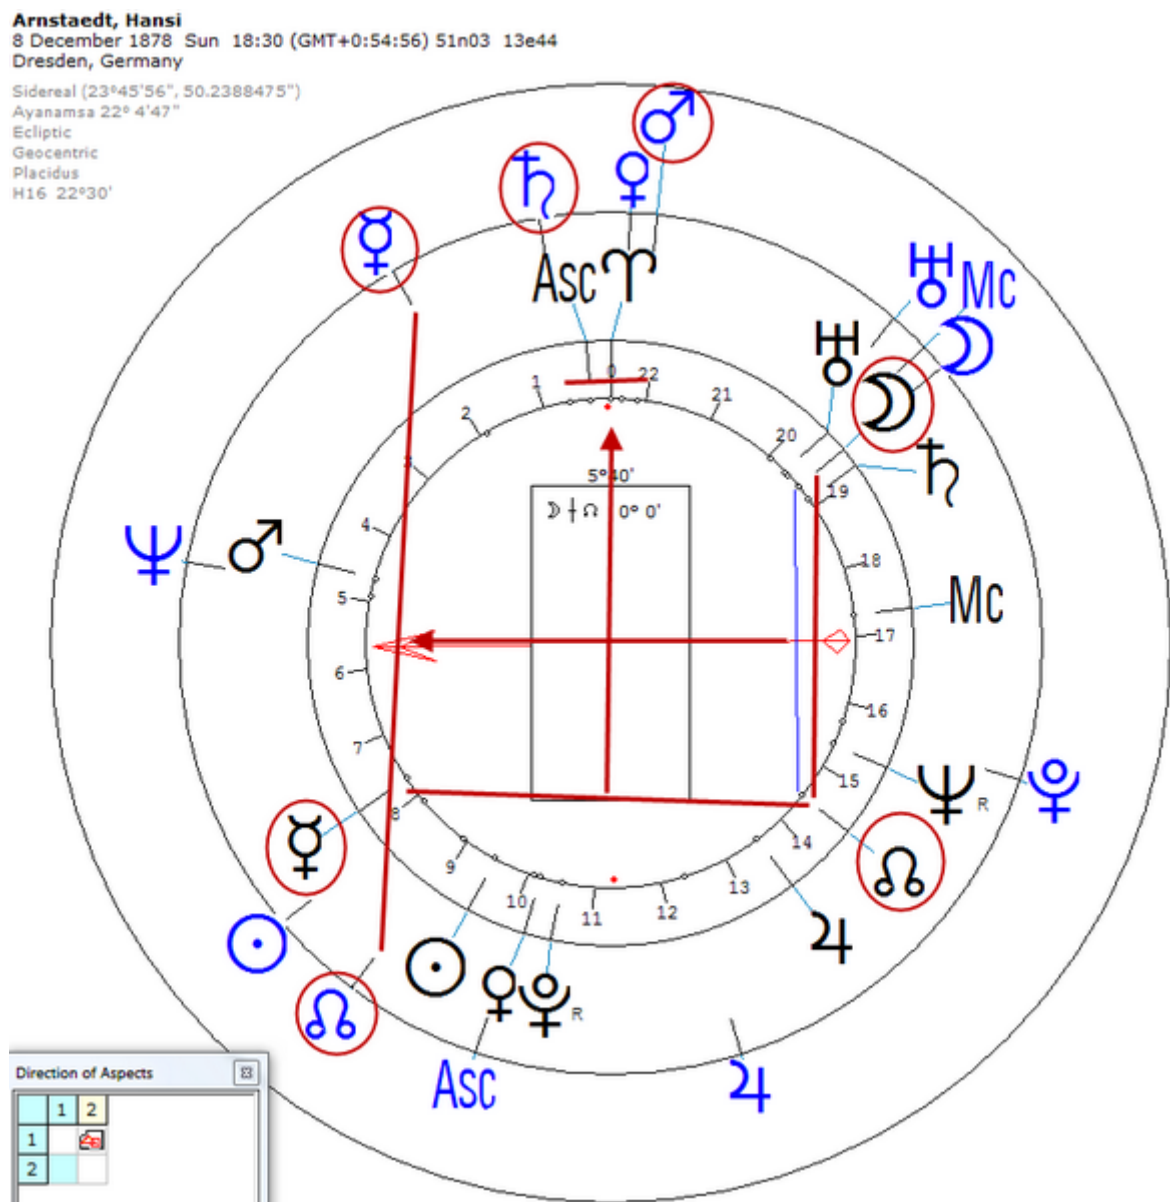

Arnstaedt, Hansi

8 December 1878 at 18:30 (= 6:30 PM)Dresden, Germany, 51n03, 13e44

German theatre and film actress and dancer.

<https://www.astro.com/astro-databank/Arnstaedt,_Hansi>

Death by Suicide 8 May 1945 in Berlin(Age 68)

Progressed Lunar Return (Harmonic 16)

Lunar $\text{♁}/\text{♃} = \text{Lunar } \text{♀}/\text{♁} = \text{♀}_n/\text{♁}_n = \text{♃}_n/\text{♁}_n$